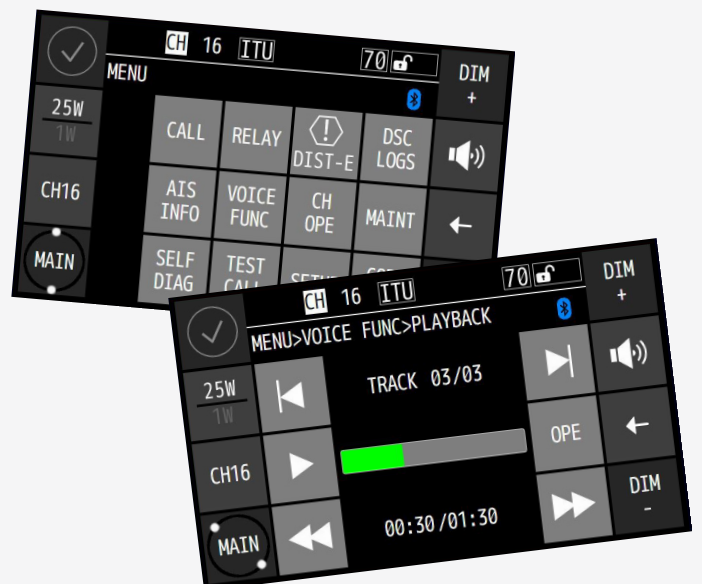

# Features

Our new 5-inch touch screen controlled Class A VHF radio (JRC model JHS-800S) featuring a uniform, corporate design with manual-free operation. The all-in-one unit (control unit with speaker, radiotelephone and DSC) has high sensitivity performance, Hi-Fi output and protection rate of IP56.

- Easy operation
- 5-inch color LCD touch display
- Class A DSC complying latest GMDSS requirement
- High quality sound (Hi-Fi audio)
- Easy to install by compact design

- Up to 4 remote controllers
- All-in-one design
- New designed speaker and handset
- Bluetooth® interface for wireless speaker mic
- Waterproof design (IP56)

## Overview

This equipment has standard functions that include regular radiotelephone and DSC (digital selective calling) for distress transmissions, as well as functions to playback and record radio calls in real-time and an easy-to-operate self-diagnosis function.

The backlights of the LCD screen with a wide viewing angle and the operation buttons are fully adjustable, preventing interference while keeping night watch.